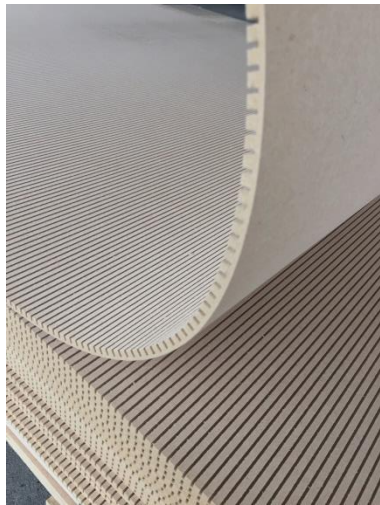

Continental Hardwood Fall 2016 Specials

5.2mm G2S White Cabinet Liner
on Light Poplar Core

Shop Grade **\$12.80/sh.**

MDF Cross Cut Bender

1/4" x 8' x 4'

\$20.00/sh.

Flat Grain Natural Bamboo 1/8" x 4' x 8'