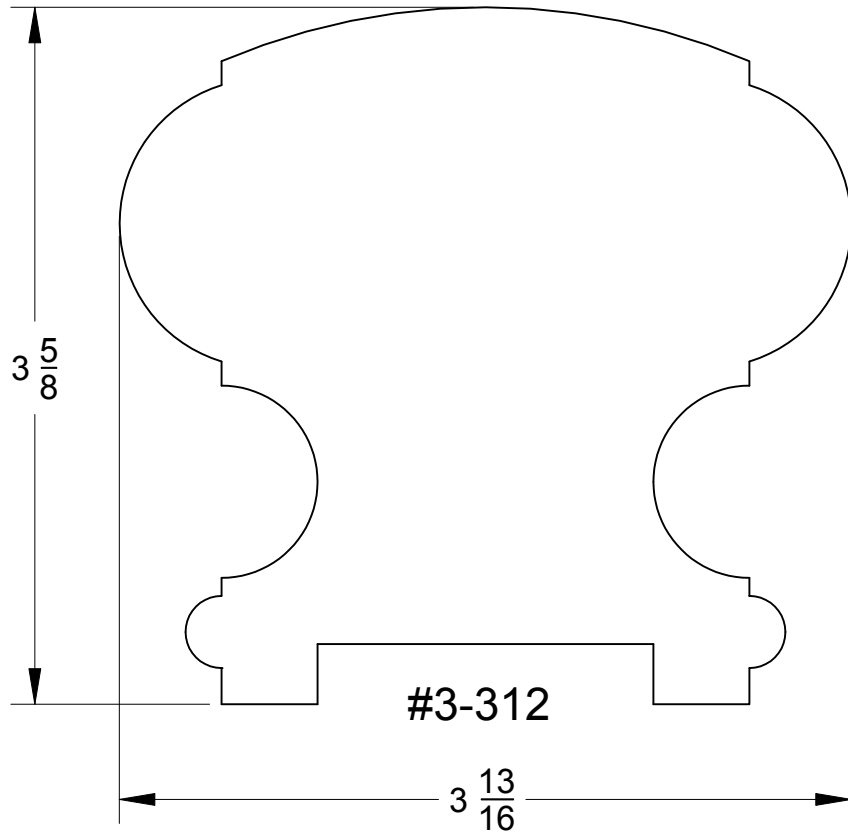

# Handrails

Page #

100

Quality Millwork & Reliable Service

Handrail

800-452-1692  
Portland, OR

Continental Hardwood Co.

800-426-0990  
Kent, WA