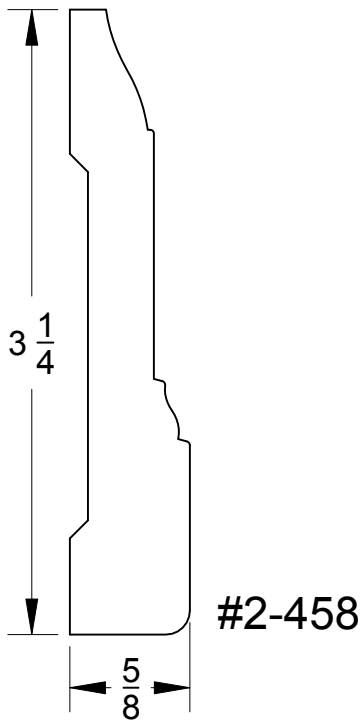

# Casing

Page #

80

Quality Millwork & Reliable Service

Casing

800-452-1692  
Portland, OR

Continental Hardwood Co.

800-426-0990  
Kent, WA