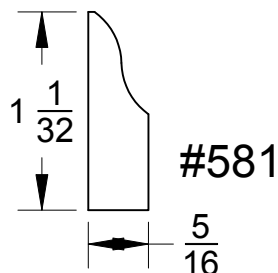

Stop Mouldings

Quality Millwork & Reliable Service

Page #
109

Panel & Stops