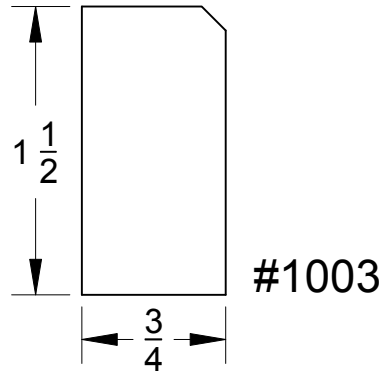

Counter Edges

Quality Millwork & Reliable Service

Page #

107

Guards, Caps & Edges

800-452-1692
Portland, OR

Continental Hardwood Co.

800-426-0990
Kent, WA