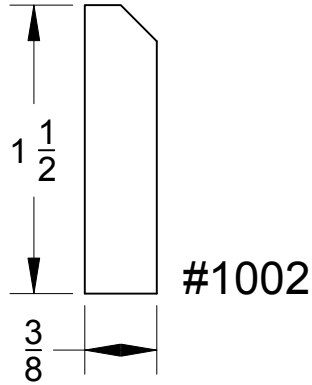

Counter Edges

Quality Millwork & Reliable Service

Page #

107

Guards, Caps & Edges

800-452-1692
Portland, OR

Continental Hardwood Co.

800-426-0990
Kent, WA