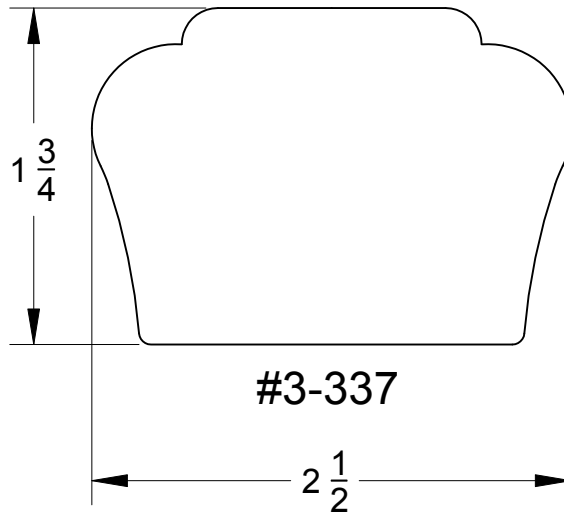

Handrails

Page #

98

Quality Millwork & Reliable Service

Handrail

800-452-1692
Portland, OR

Continental Hardwood Co.

800-426-0990
Kent, WA