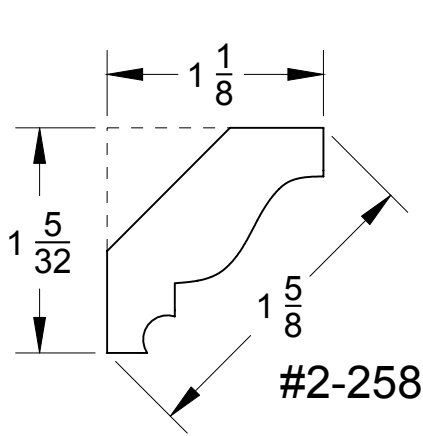

Traditional Crowns

Page #

14

Quality Millwork & Reliable Service

Crowns

800-452-1692
Portland, OR

Continental Hardwood Co.

800-426-0990
Kent, WA