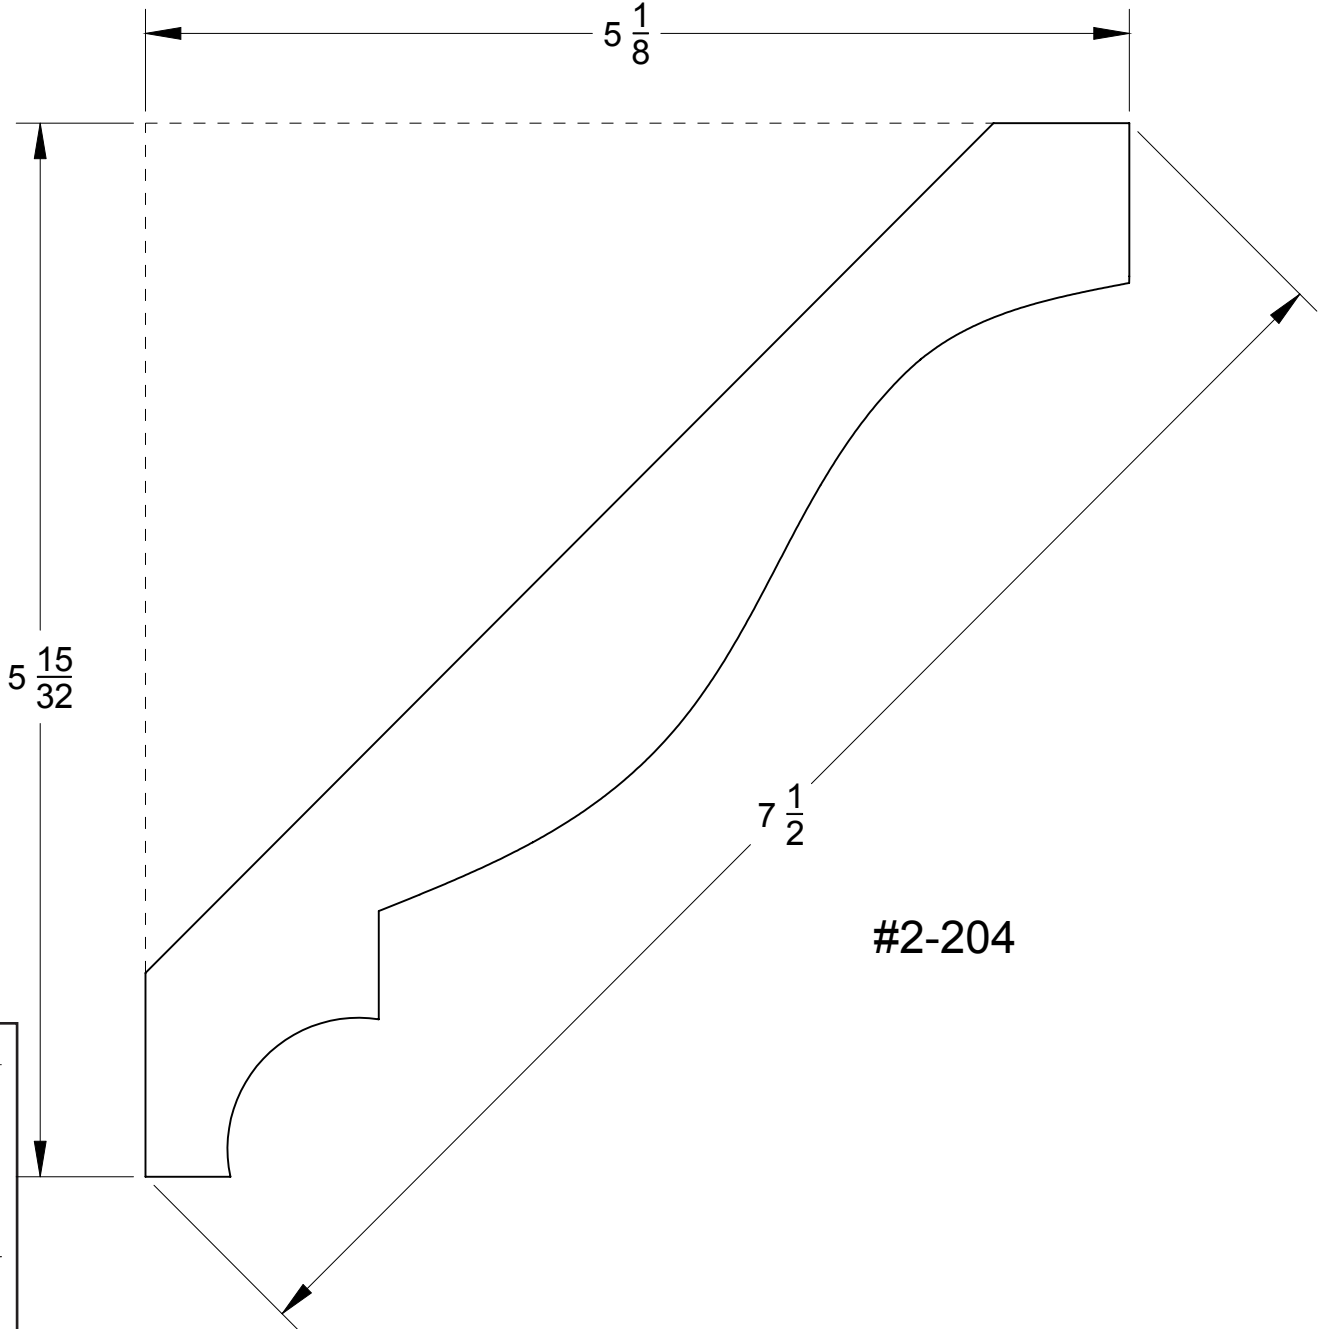

# Traditional Crowns

Page #

26

Quality Millwork & Reliable Service

Crowns

#2-204

800-452-1692  
Portland, OR

Continental Hardwood Co.