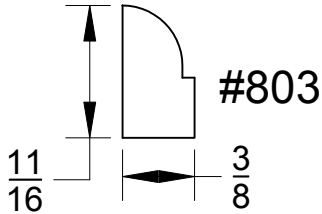

Stop Mouldings

Quality Millwork & Reliable Service

Page #
109

Panel & Stops