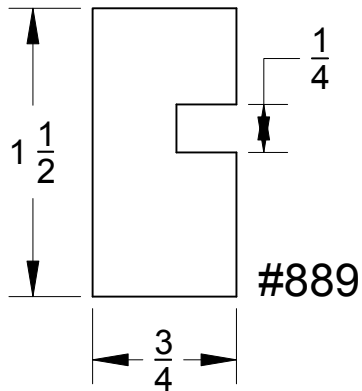

Face Frame

Quality Millwork & Reliable Service

Page #

119

Stiles & Rails

800-452-1692
Portland, OR

Continental Hardwood Co.

800-426-0990
Kent, WA