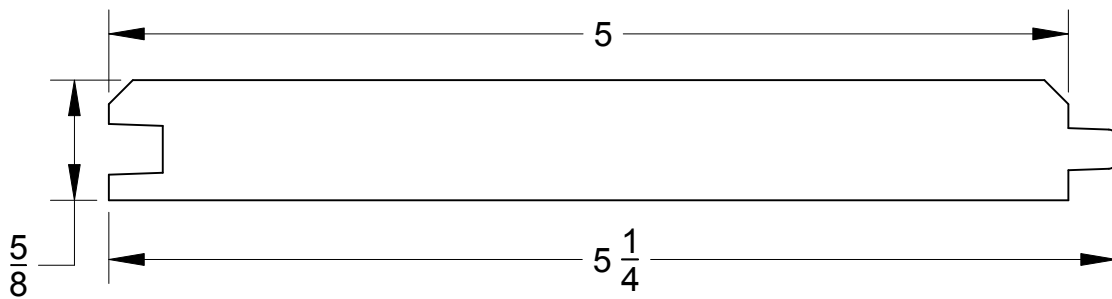

# V-Groove Paneling

Page #

122

Quality Millwork & Reliable Service

Tongue & Groove

#1190

#1191

800-452-1692  
Portland, OR