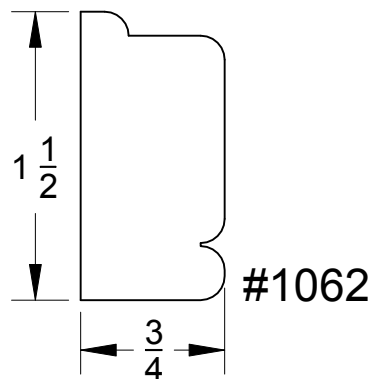

Face Frame

Quality Millwork & Reliable Service

Page #

117