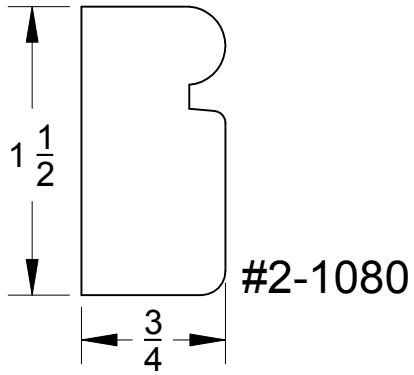

Face Frame

Quality Millwork & Reliable Service

Page #

117