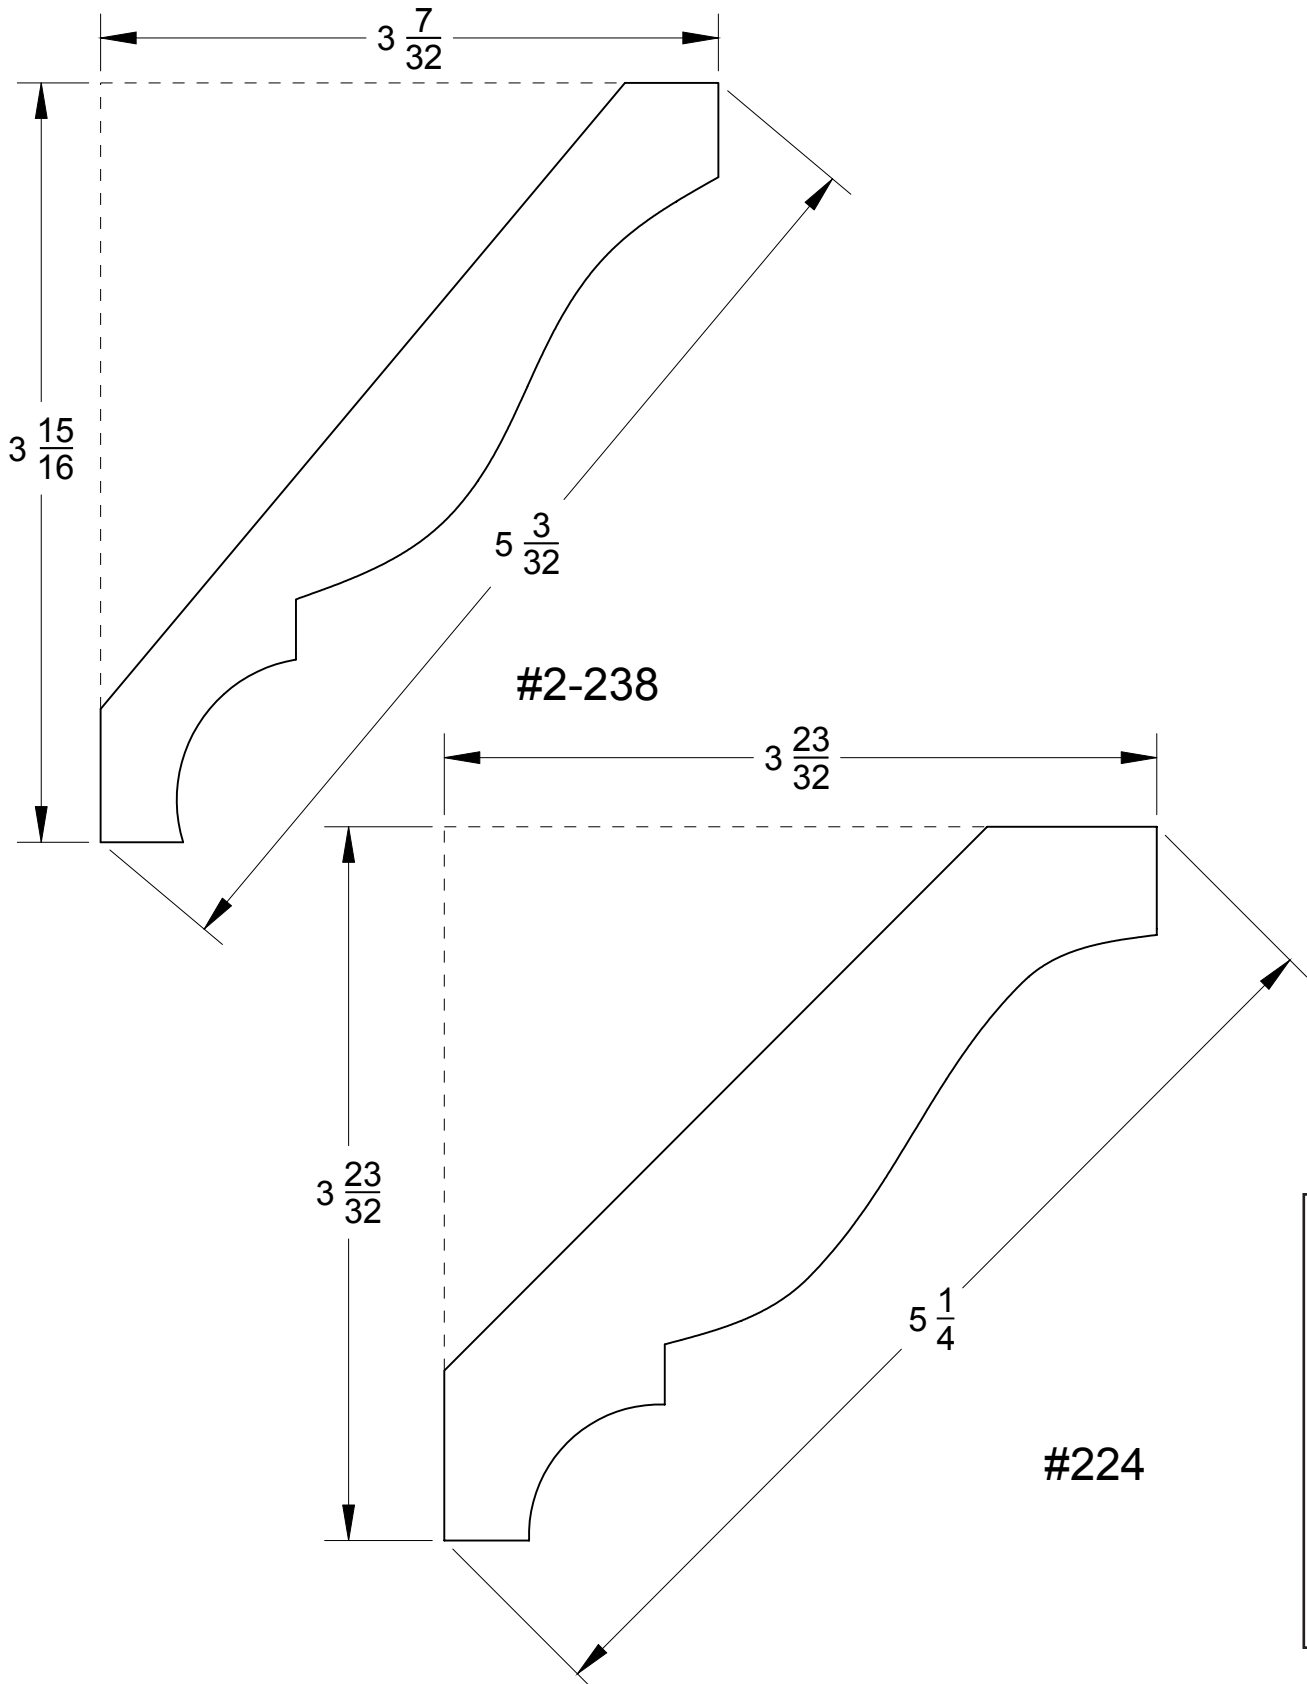

Traditional Crowns

Quality Millwork & Reliable Service

Page #

19

Crowns

800-452-1692
Portland, OR

Continental Hardwood Co.

800-426-0990
Kent, WA