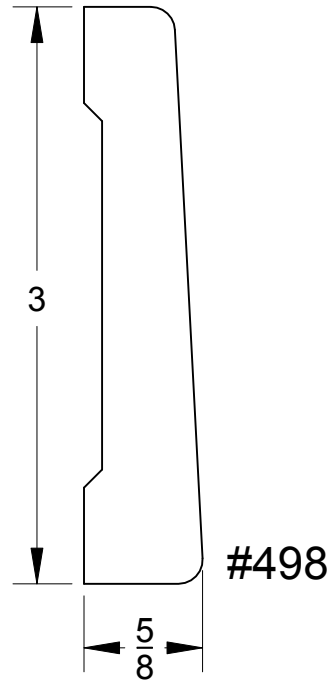

# Casing

Page #

80

Quality Millwork & Reliable Service

Casing

800-452-1692  
Portland, OR

Continental Hardwood Co.

800-426-0990  
Kent, WA