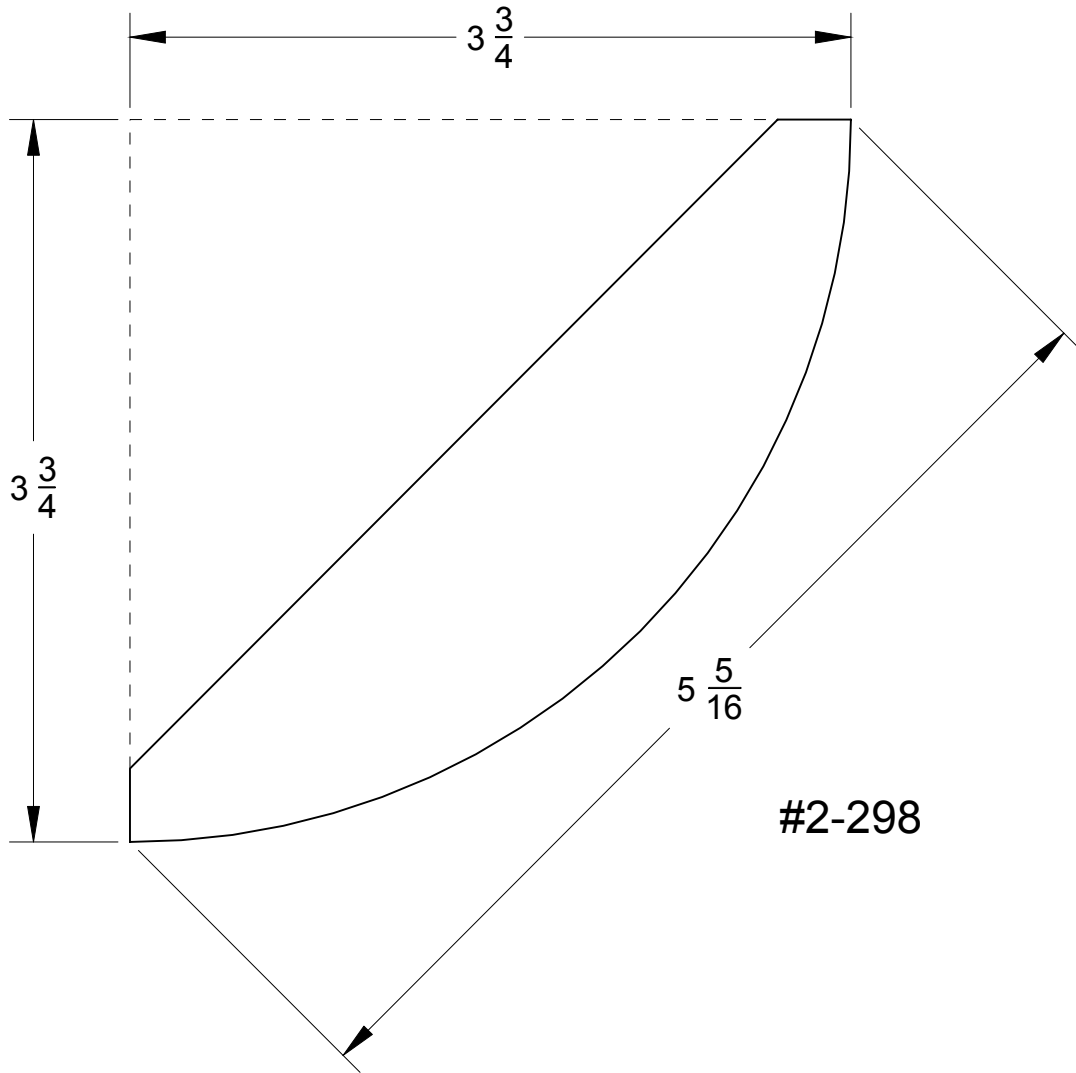

# Dome Crowns

Page #

46

Quality Millwork & Reliable Service

Crowns

#2-298

800-452-1692  
Portland, OR

Continental Hardwood Co.