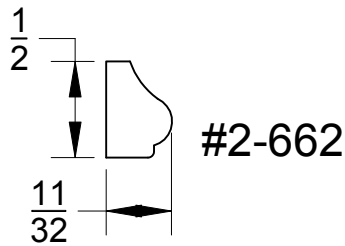

Stop Mouldings

Quality Millwork & Reliable Service

Page #
109

Panel & Stops