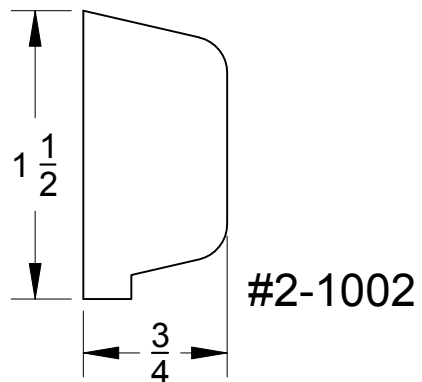

Face Frame

Quality Millwork & Reliable Service

Page #

117