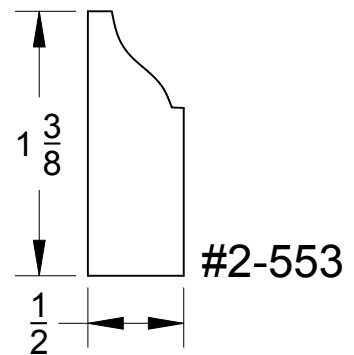

Stop Mouldings

Quality Millwork & Reliable Service

Page #
109

Panel & Stops

800-452-1692
Portland, OR

Continental Hardwood Co.

800-426-0990
Kent, WA