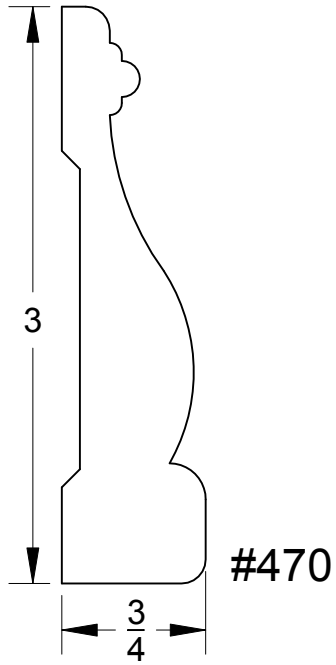

# Casing

Page #

80

Quality Millwork & Reliable Service

Casing

800-452-1692  
Portland, OR

Continental Hardwood Co.

800-426-0990  
Kent, WA