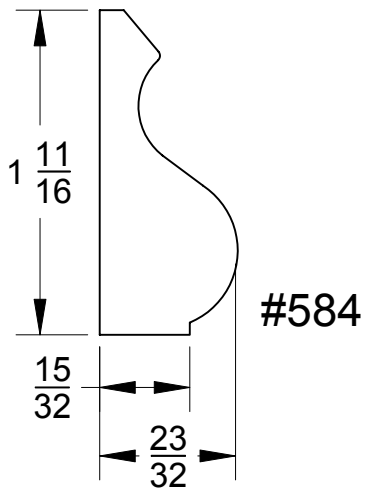

Base Cap

Quality Millwork & Reliable Service

Page #

73

Bases

800-452-1692
Portland, OR

Continental Hardwood Co.

800-426-0990
Kent, WA