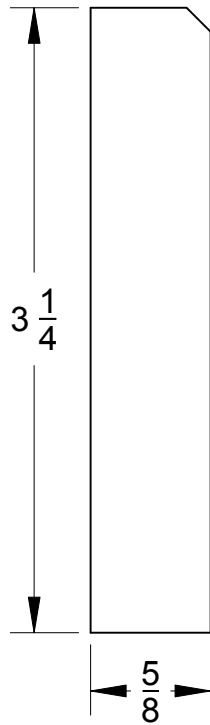

Stock Profiles

Quality Millwork & Reliable Service

Page #

9

#3-517