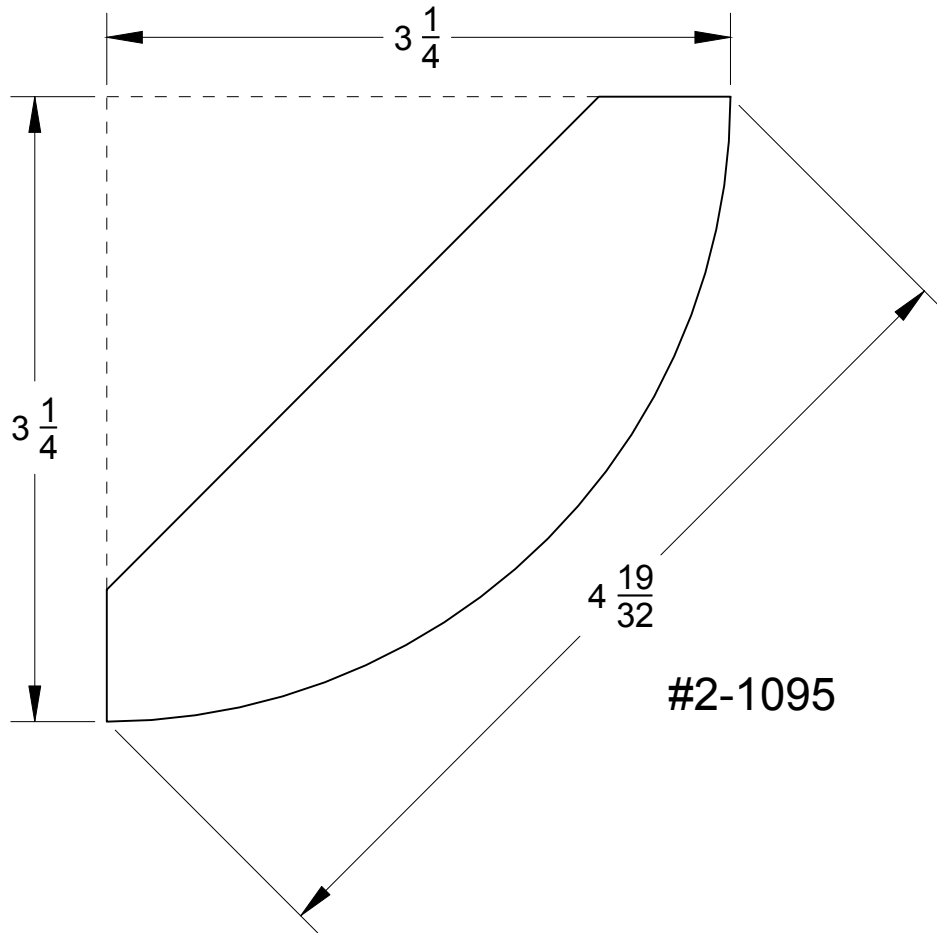

# Dome Crowns

Quality Millwork & Reliable Service

Page #

45

Crowns

#2-1095

800-452-1692  
Portland, OR

Continental Hardwood Co.