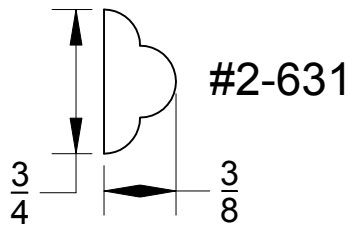

Panel Mouldings

Quality Millwork & Reliable Service

Page #

111

Panel & Stops