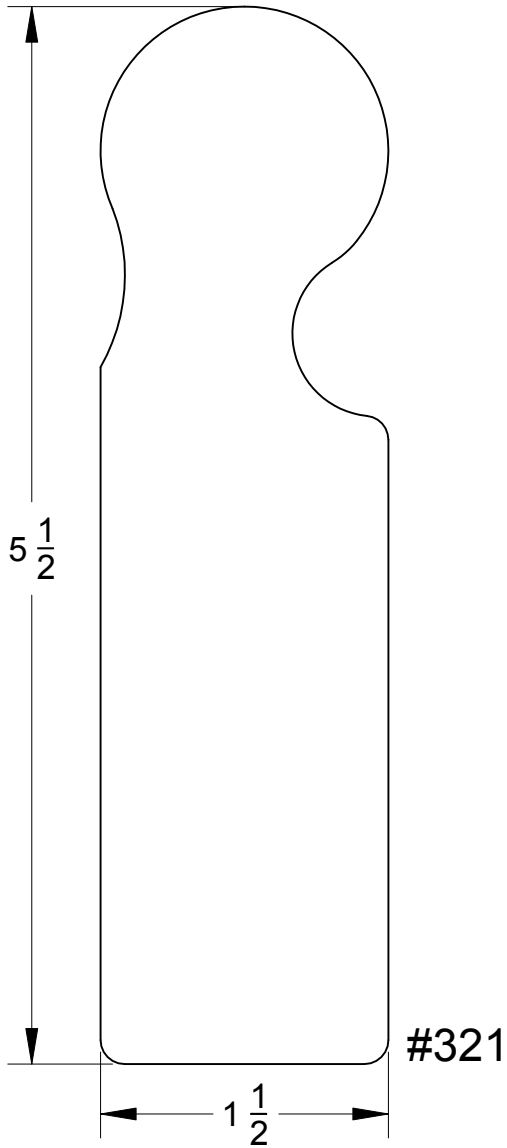

Handrails

Page #

104

Quality Millwork & Reliable Service

Handrail

800-452-1692
Portland, OR

Continental Hardwood Co.

800-426-0990
Kent, WA