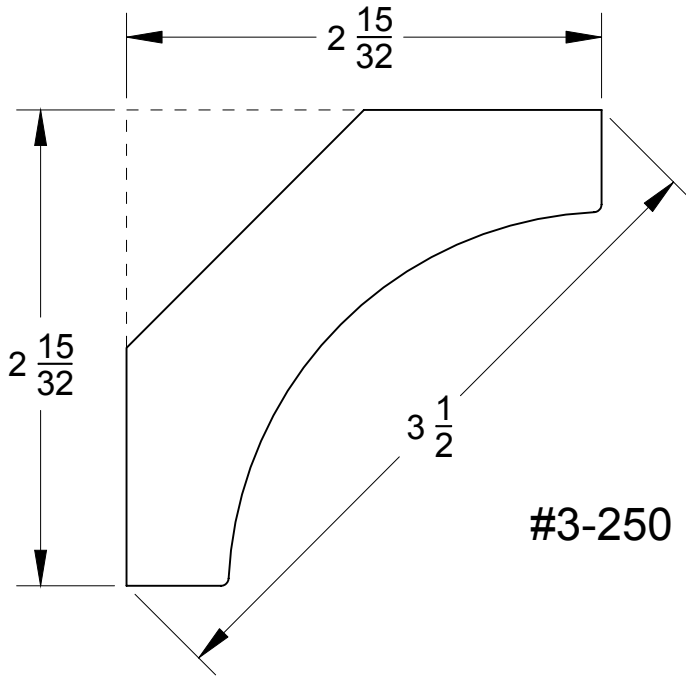

# Cove Crowns

Page #

40

Quality Millwork & Reliable Service

Crowns

#3-250

#3-209

800-452-1692  
Portland, OR