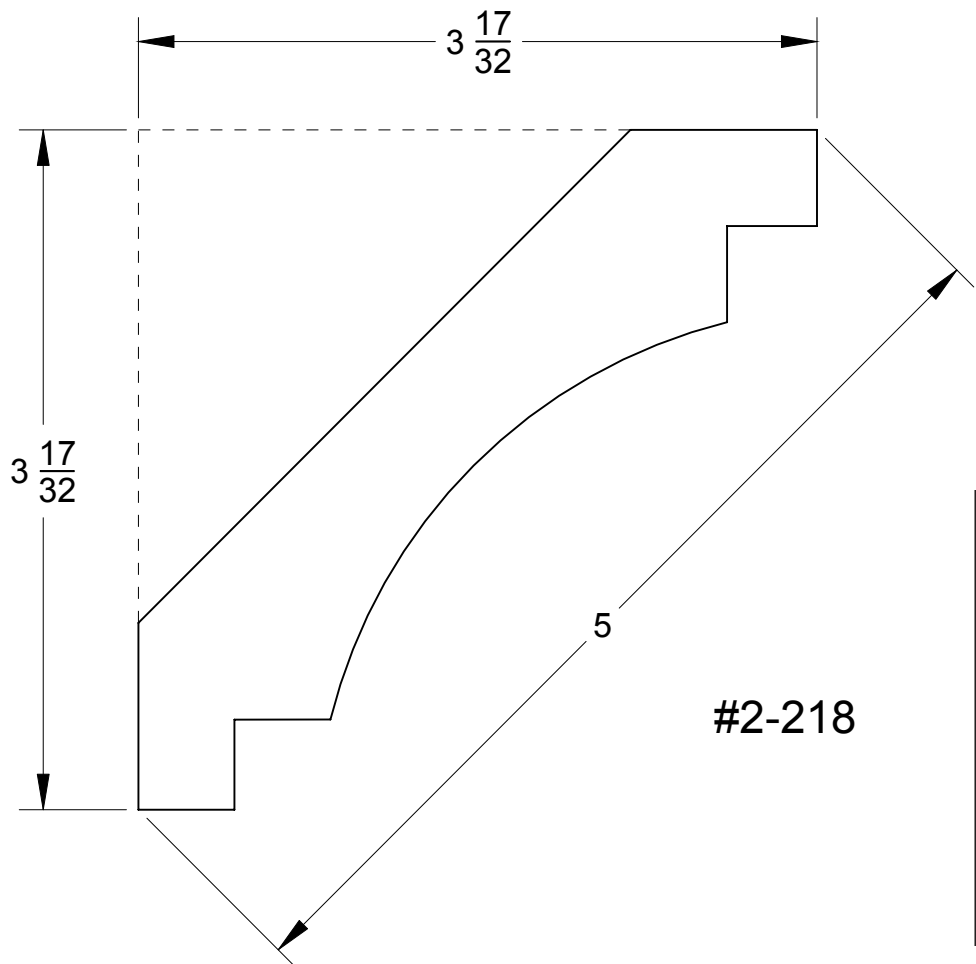

# Cove Crowns

Quality Millwork & Reliable Service

Page #

43

Crowns

#3-229

#2-218

800-452-1692  
Portland, OR