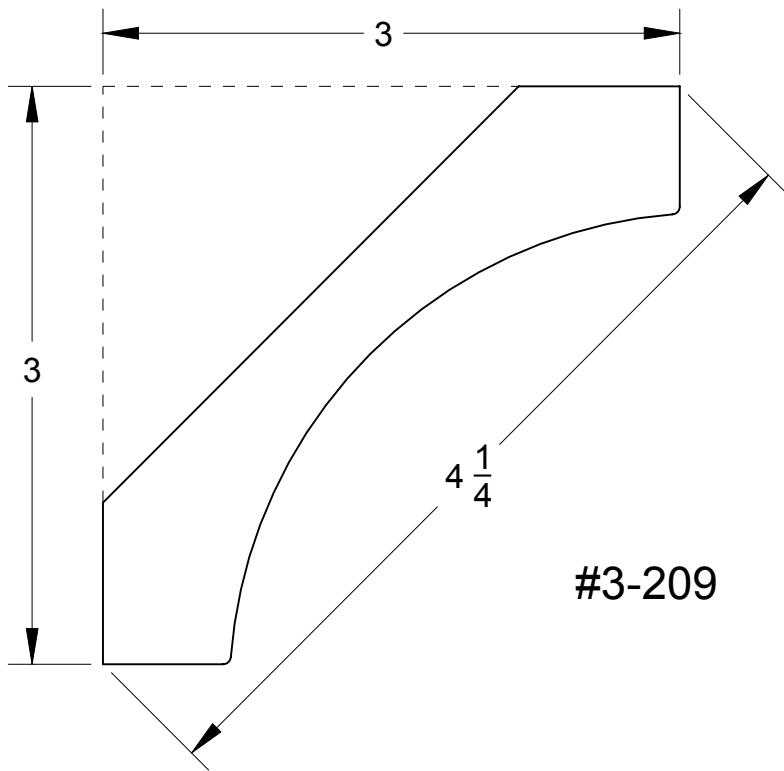

# Cove Crowns

Page #

40

Quality Millwork & Reliable Service

Crowns

#3-250

#3-209

800-452-1692  
Portland, OR