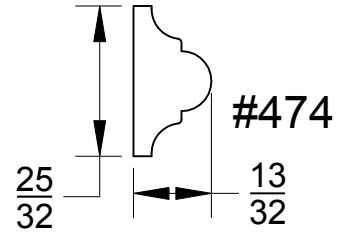

Panel Mouldings

Quality Millwork & Reliable Service

Page #

111

Panel & Stops