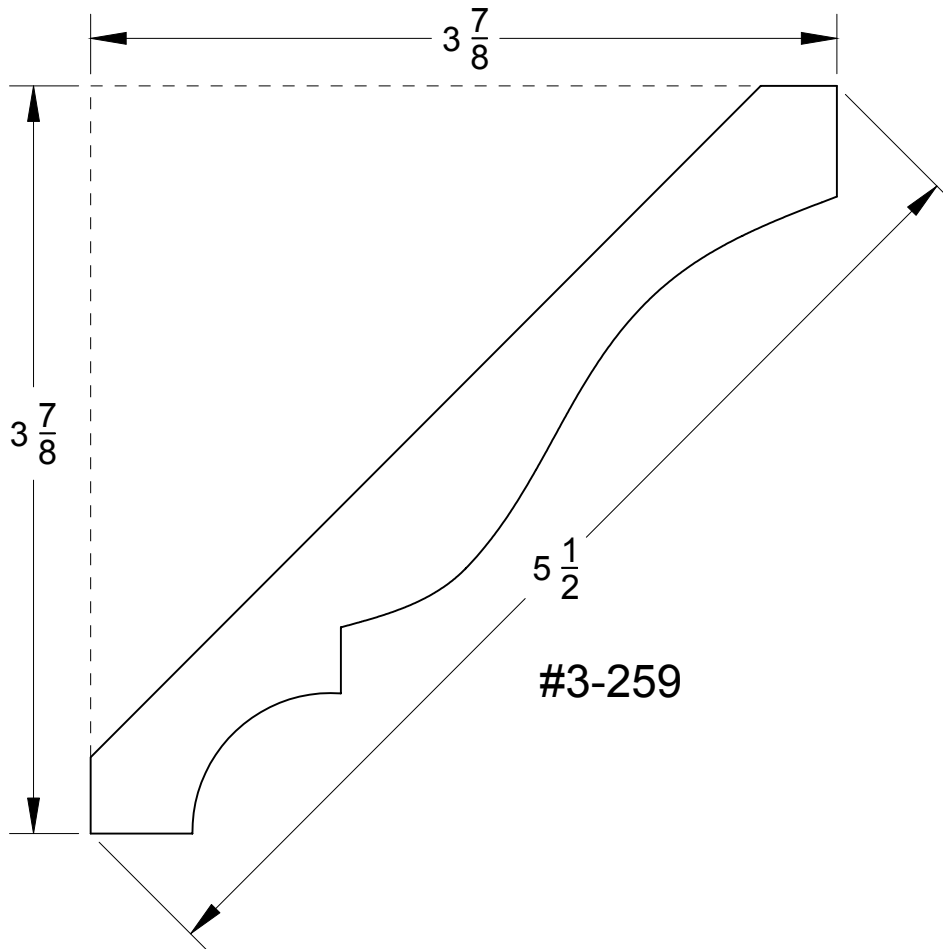

Traditional Crowns

Quality Millwork & Reliable Service

Page #

21

Crowns

800-452-1692
Portland, OR

Continental Hardwood Co.

800-426-0990
Kent, WA