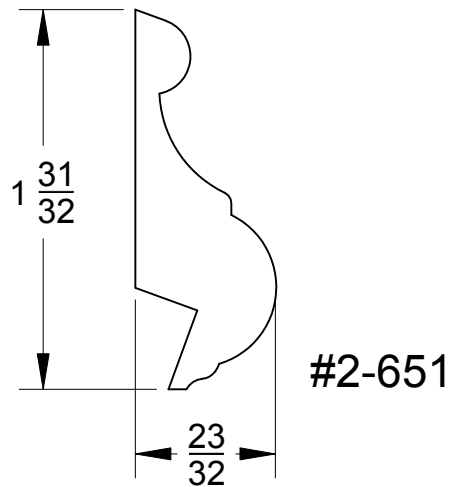

# Stop Mouldings

Page #

110

Quality Millwork & Reliable Service

Panel & Stops

800-452-1692  
Portland, OR

Continental Hardwood Co.

800-426-0990  
Kent, WA