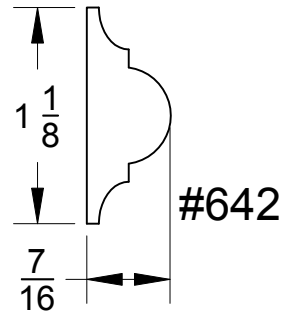

Panel Mouldings

Quality Millwork & Reliable Service

Page #

111

Panel & Stops