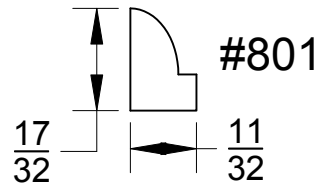

Stop Mouldings

Quality Millwork & Reliable Service

Page #
109

Panel & Stops