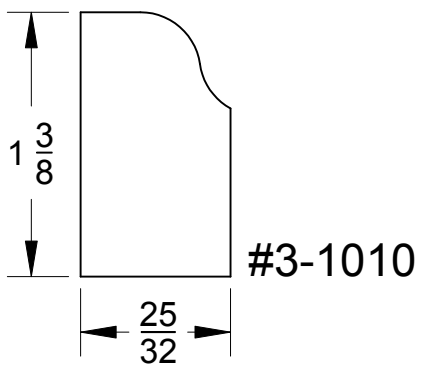

Face Frame

Quality Millwork & Reliable Service

Page #

117