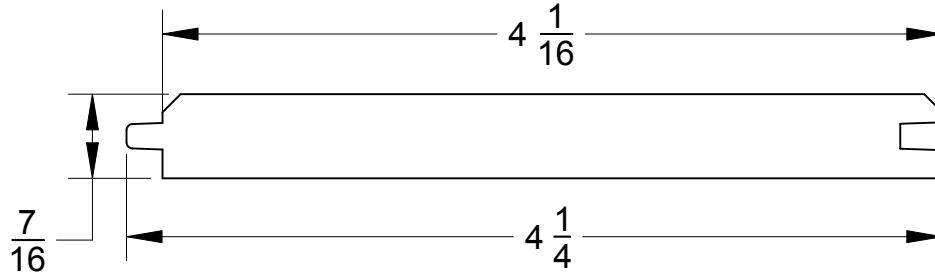

# V-Groove Paneling

Page #

122

Quality Millwork & Reliable Service

Tongue & Groove

#1190

#1191

800-452-1692  
Portland, OR