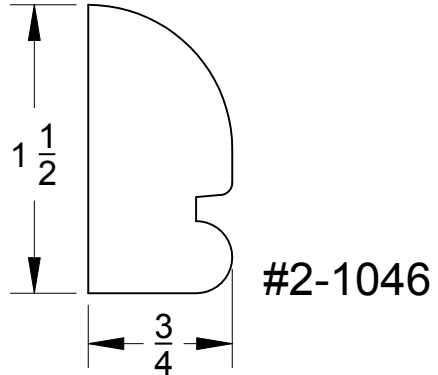

Face Frame

Quality Millwork & Reliable Service

Page #

117