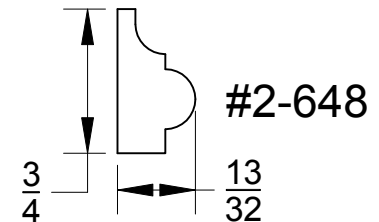

Stop Mouldings

Quality Millwork & Reliable Service

Page #
109

Panel & Stops