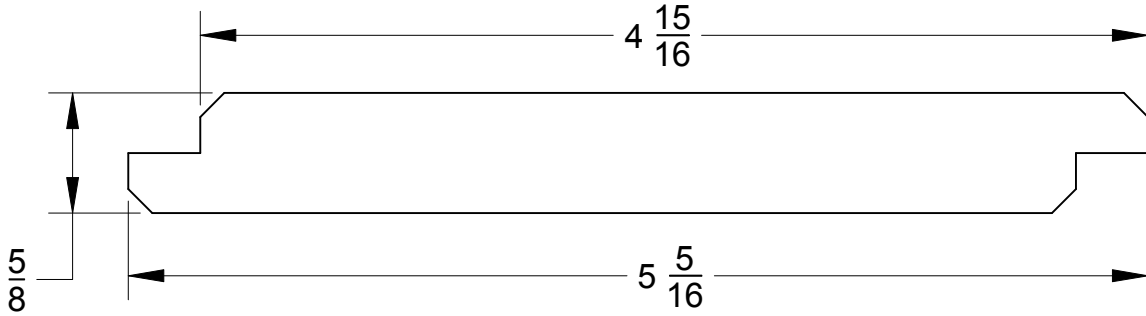

# Shiplap

Quality Millwork & Reliable Service

Page #

129

#1146

Tongue & Groove

#1147

800-452-1692  
Portland, OR