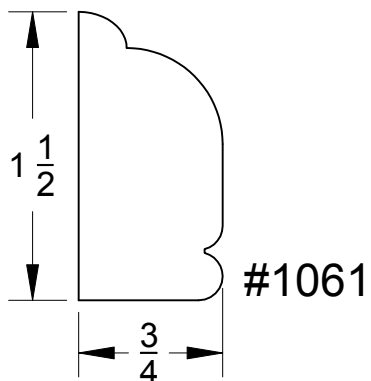

Face Frame

Quality Millwork & Reliable Service

Page #

117