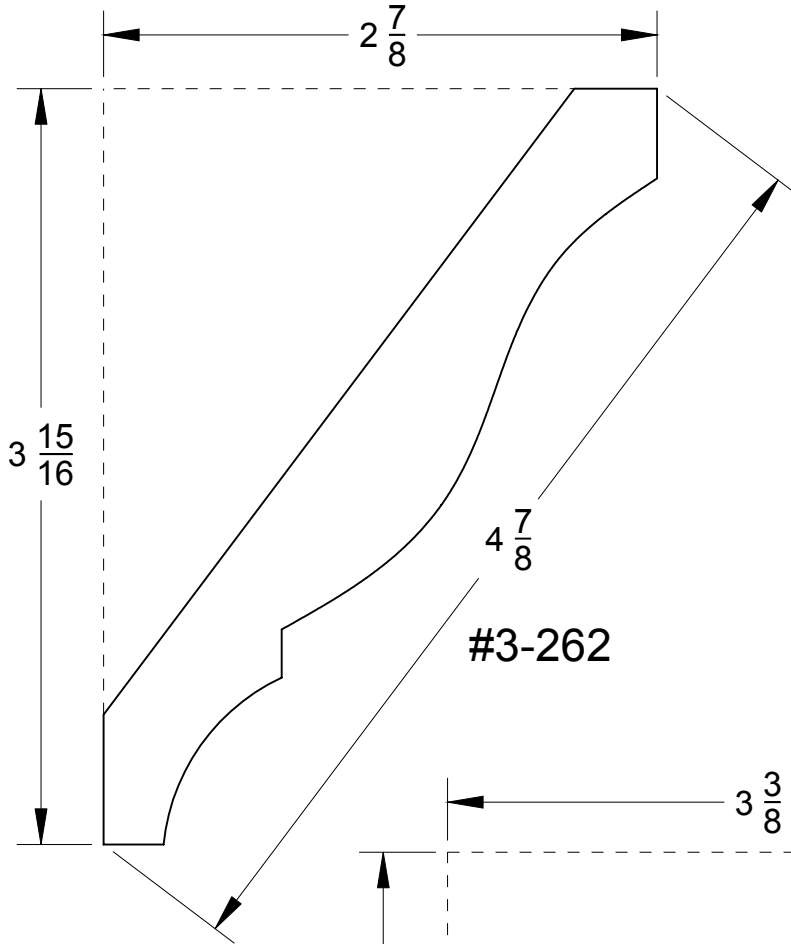

# Traditional Crowns

Page #

18

Quality Millwork & Reliable Service

Crowns

#3-262

#242

800-452-1692  
Portland, OR