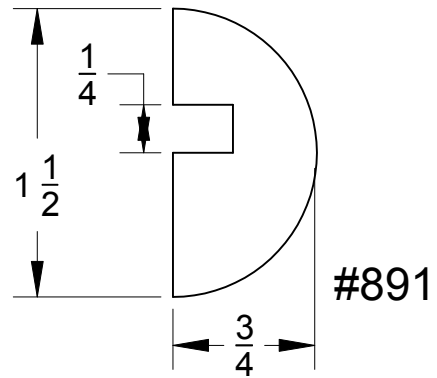

Face Frame

Quality Millwork & Reliable Service

Page #

119

Stiles & Rails

800-452-1692
Portland, OR

Continental Hardwood Co.

800-426-0990
Kent, WA