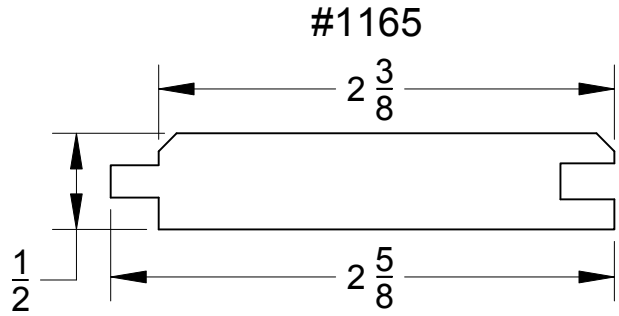

# V-Groove Paneling

Quality Millwork & Reliable Service

Page #

121

Tongue & Groove

800-452-1692  
Portland, OR

Continental Hardwood Co.

800-426-0990  
Kent, WA