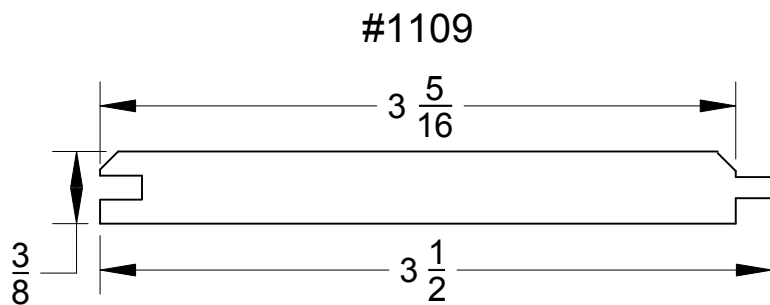

# V-Groove Paneling

Quality Millwork & Reliable Service

Page #

121

Tongue & Groove

800-452-1692  
Portland, OR

Continental Hardwood Co.

800-426-0990  
Kent, WA