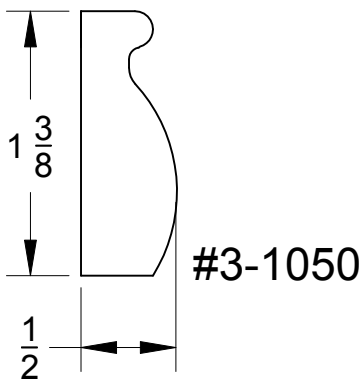

Stop Mouldings

Quality Millwork & Reliable Service

Page #
109

Panel & Stops

800-452-1692
Portland, OR

Continental Hardwood Co.

800-426-0990
Kent, WA