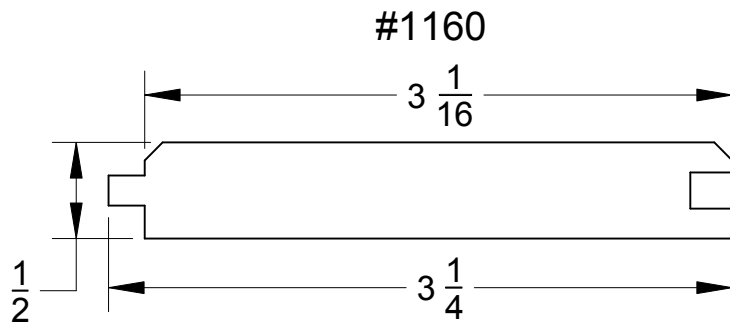

# V-Groove Paneling

Quality Millwork & Reliable Service

Page #

121

Tongue & Groove

800-452-1692  
Portland, OR

Continental Hardwood Co.

800-426-0990  
Kent, WA