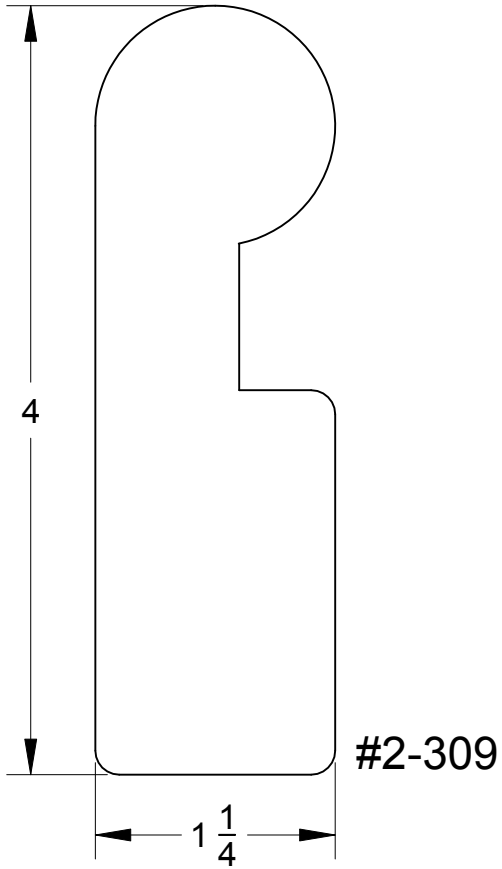

Handrails

Page #

102

Quality Millwork & Reliable Service

Handrail

800-452-1692
Portland, OR

Continental Hardwood Co.

800-426-0990
Kent, WA