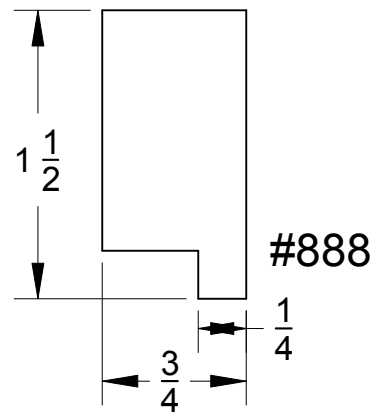

Face Frame

Quality Millwork & Reliable Service

Page #

119

Stiles & Rails

800-452-1692
Portland, OR

Continental Hardwood Co.

800-426-0990
Kent, WA