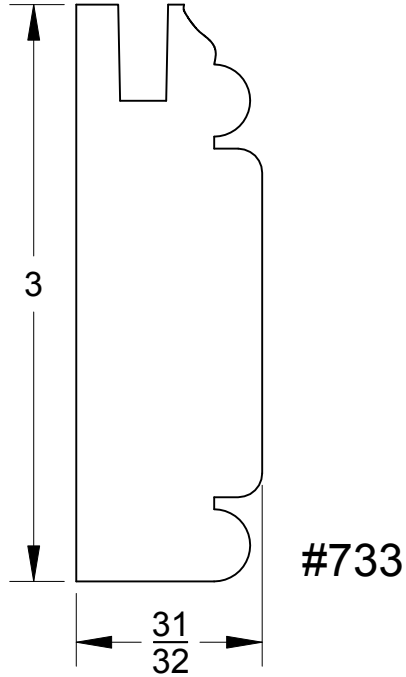

# Door Stiles & Rails

Page #

116

Quality Millwork & Reliable Service

Stiles & Rails

800-452-1692  
Portland, OR

Continental Hardwood Co.

800-426-0990  
Kent, WA