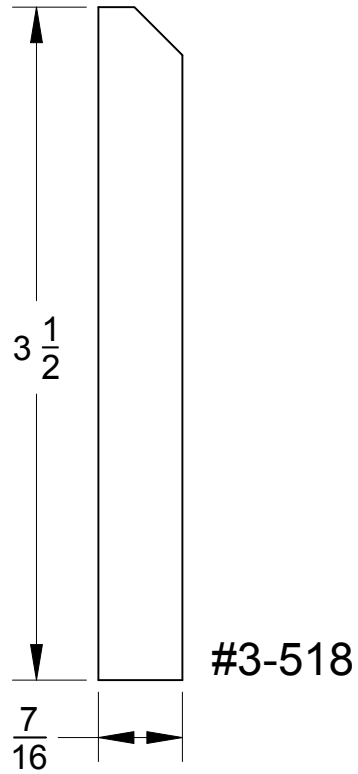

# Backsplash

Page #

106

Quality Millwork & Reliable Service

Guards, Caps & Edges

800-452-1692  
Portland, OR

Continental Hardwood Co.

800-426-0990  
Kent, WA