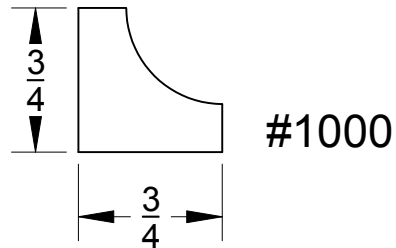

# Corners & Screen

Page #

108

Quality Millwork & Reliable Service

Guards, Caps & Edges

800-452-1692  
Portland, OR

Continental Hardwood Co.

800-426-0990  
Kent, WA