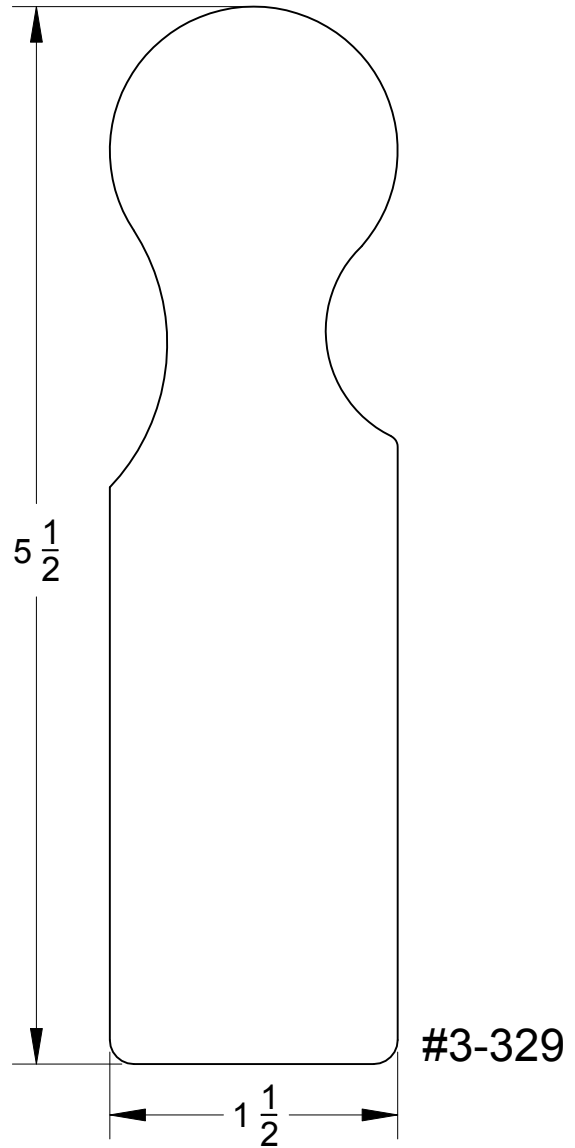

Handrails

Page #

104

Quality Millwork & Reliable Service

Handrail

800-452-1692
Portland, OR

Continental Hardwood Co.

800-426-0990
Kent, WA