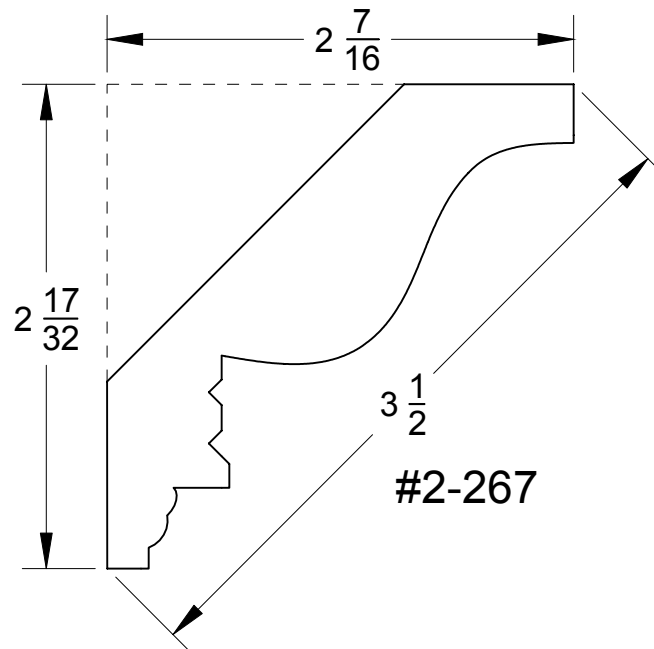

Dentil Crowns

Quality Millwork & Reliable Service

Page #

37

Crowns

800-452-1692
Portland, OR

Continental Hardwood Co.

800-426-0990
Kent, WA