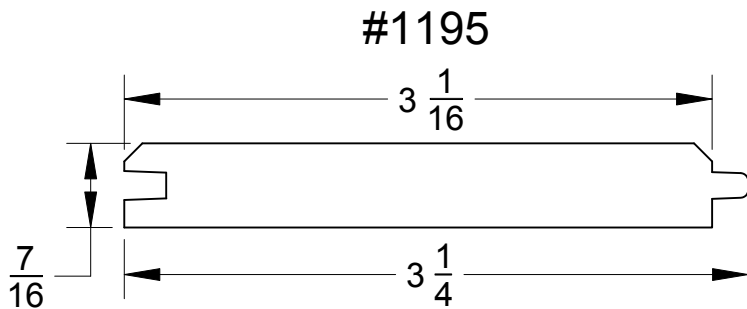

# V-Groove Paneling

Quality Millwork & Reliable Service

Page #

121

Tongue & Groove

800-452-1692  
Portland, OR

Continental Hardwood Co.

800-426-0990  
Kent, WA