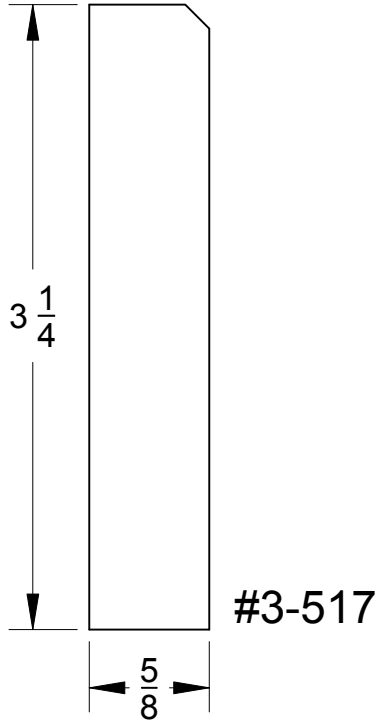

# Backsplash

Page #

106

Quality Millwork & Reliable Service

Guards, Caps & Edges

800-452-1692  
Portland, OR

Continental Hardwood Co.

800-426-0990  
Kent, WA