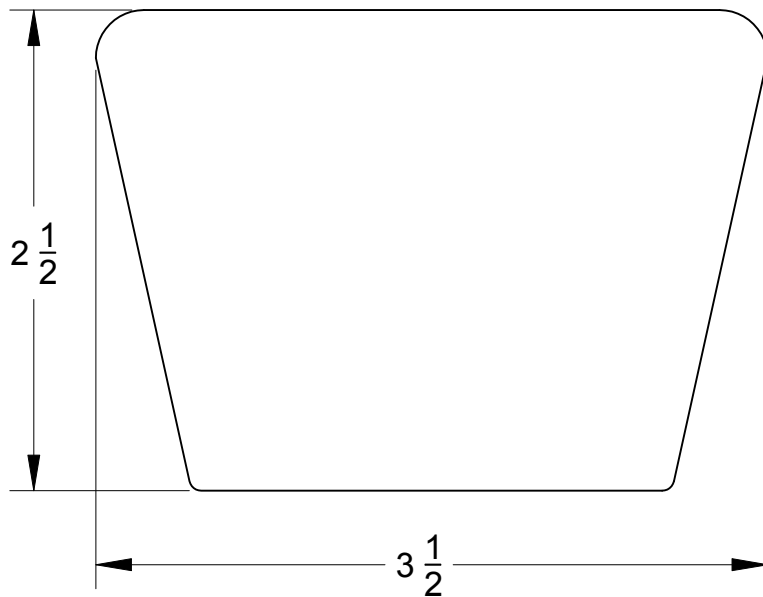

Handrails

Quality Millwork & Reliable Service

Page #

99